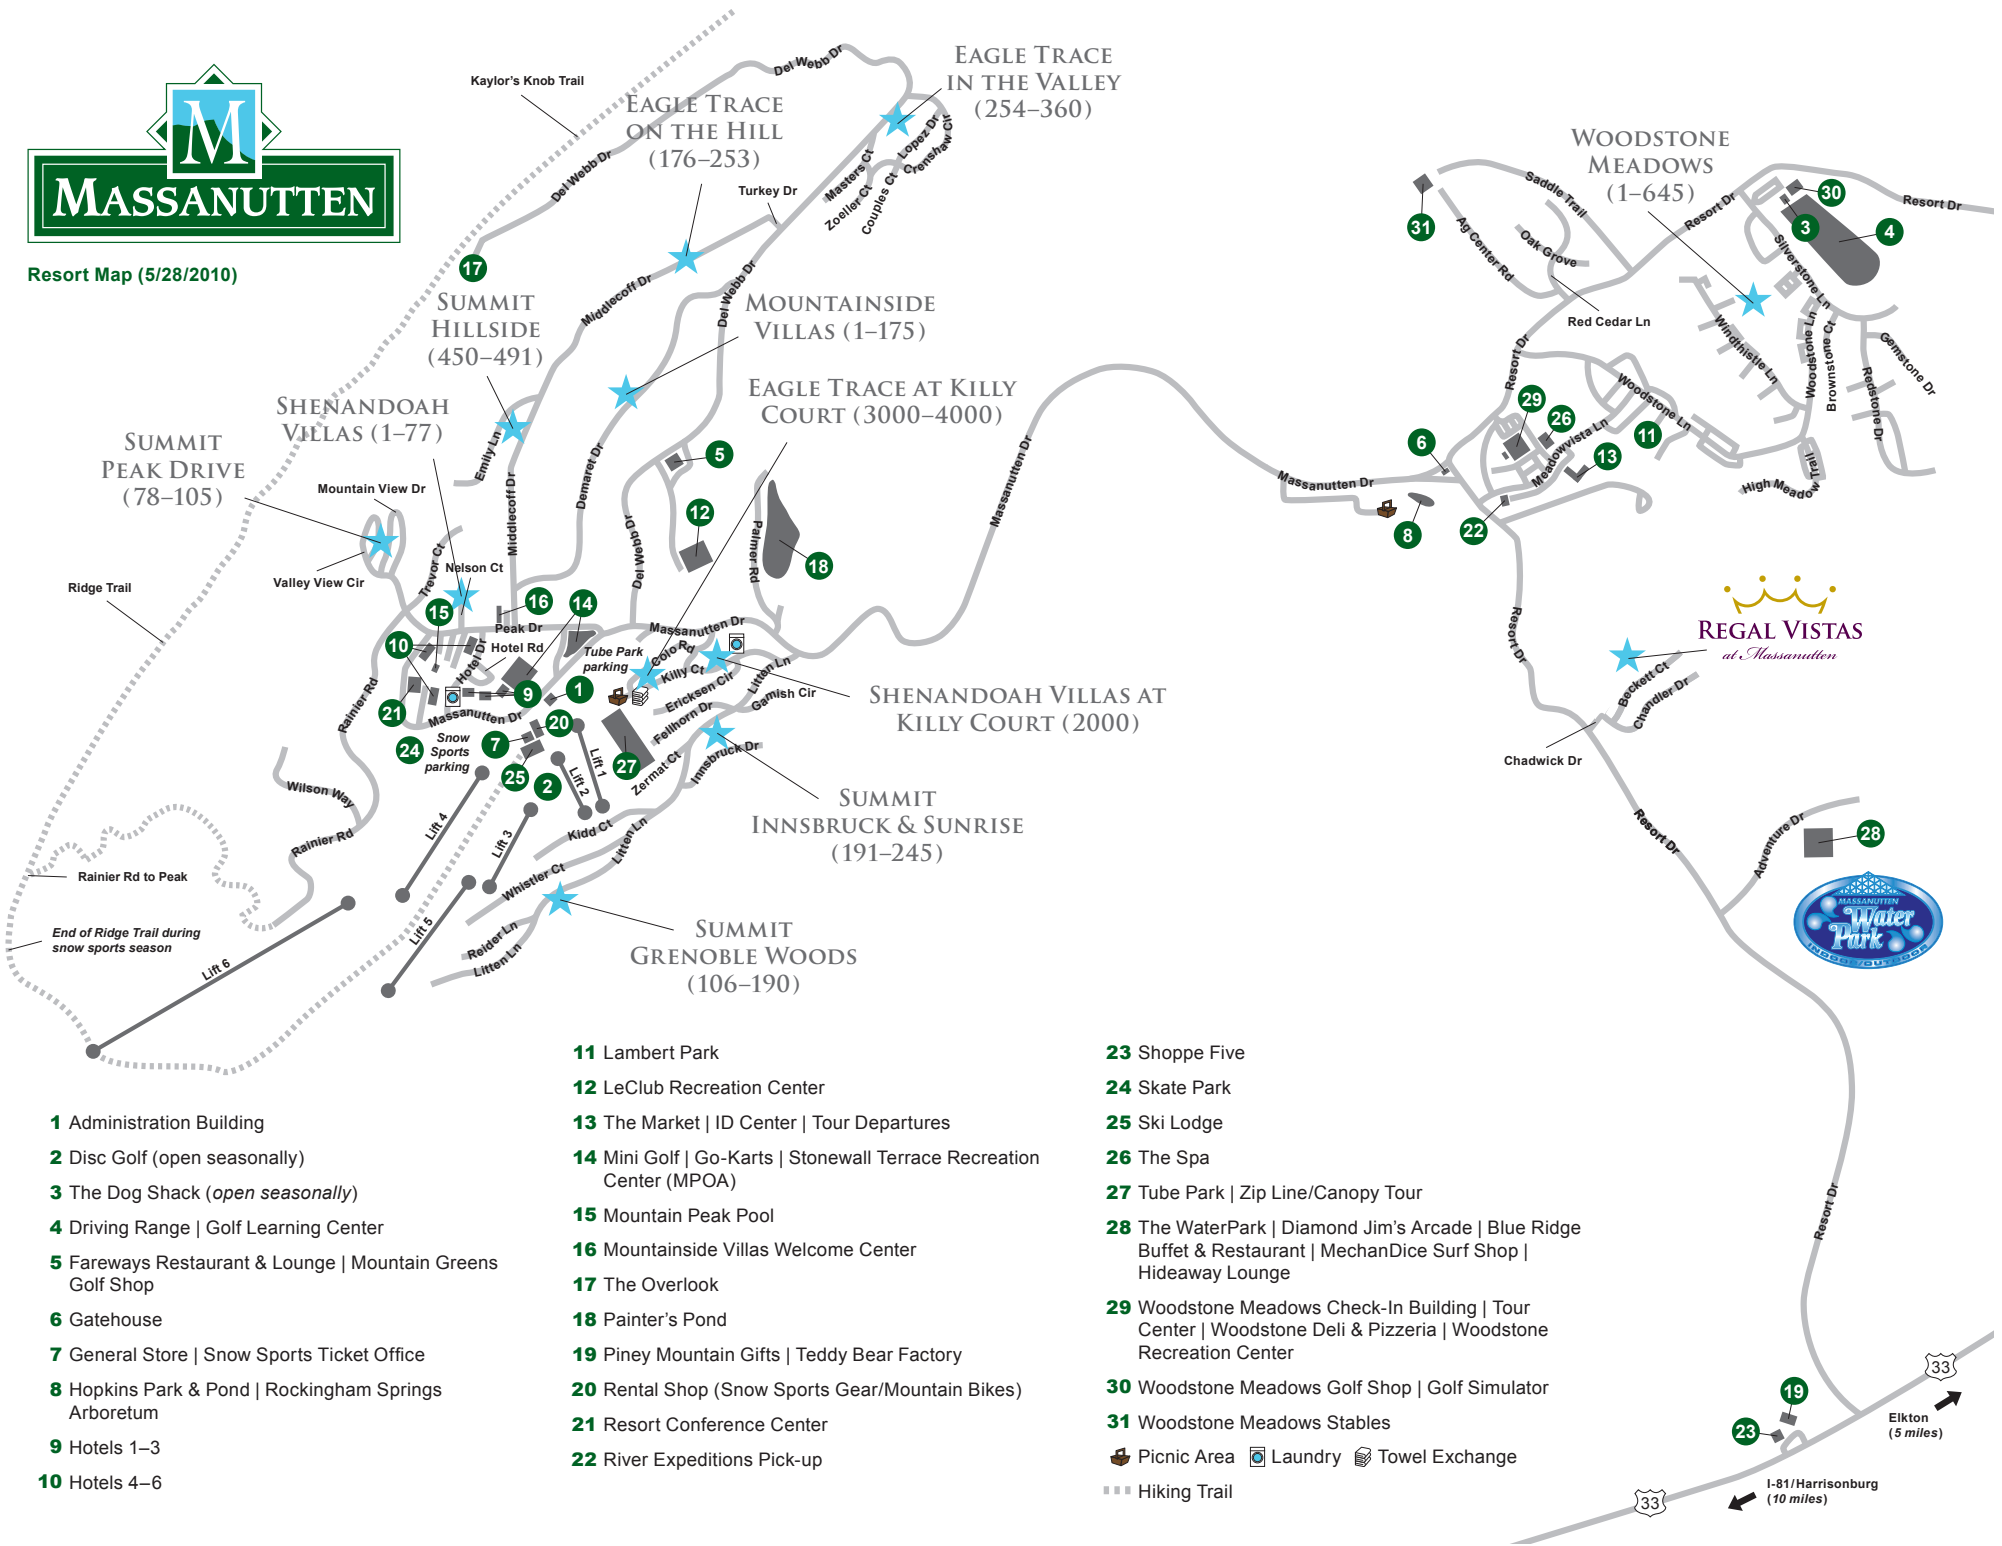

Resort Map (5/28/2010)

- 1** Administration Building
- 2** Disc Golf (open seasonally)
- 3** The Dog Shack (*open seasonally*)
- 4** Driving Range | Golf Learning Center
- 5** Fareways Restaurant & Lounge | Mountain Greens Golf Shop
- 6** Gatehouse
- 7** General Store | Snow Sports Ticket Office
- 8** Hopkins Park & Pond | Rockingham Springs Arboretum
- 9** Hotels 1-3
- 10** Hotels 4-6

- 11** Lambert Park
- 12** LeClub Recreation Center
- 13** The Market | ID Center | Tour Departures
- 14** Mini Golf | Go-Karts | Stonewall Terrace Recreation Center (MPOA)
- 15** Mountain Peak Pool
- 16** Mountainside Villas Welcome Center
- 17** The Overlook
- 18** Painter's Pond
- 19** Piney Mountain Gifts | Teddy Bear Factory
- 20** Rental Shop (Snow Sports Gear/Mountain Bikes)
- 21** Resort Conference Center
- 22** River Expeditions Pick-up

- 23** Shoppe Five
- 24** Skate Park
- 25** Ski Lodge
- 26** The Spa
- 27** Tube Park | Zip Line/Canopy Tour
- 28** The WaterPark | Diamond Jim's Arcade | Blue Ridge Buffet & Restaurant | MechanDice Surf Shop | Hideaway Lounge
- 29** Woodstone Meadows Check-In Building | Tour Center | Woodstone Deli & Pizzeria | Woodstone Recreation Center
- 30** Woodstone Meadows Golf Shop | Golf Simulator
- 31** Woodstone Meadows Stables

- Picnic Area
- Laundry
- Towel Exchange
- Hiking Trail

33
 Elkton (5 miles)
 I-81/Harrisonburg (10 miles)